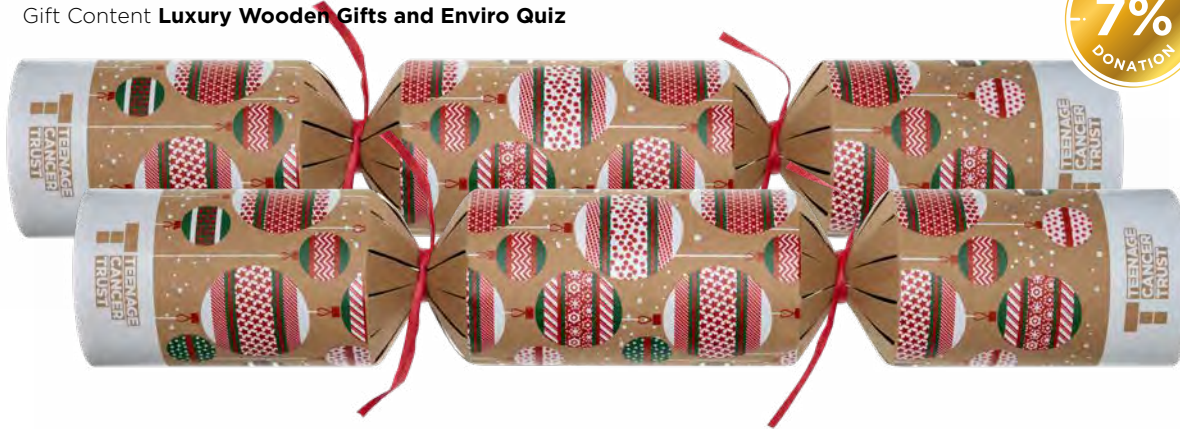

### KRAFT BAUBLE

Supporting **Teenage Cancer Trust**

**Kraft Board, 100% Recycled**

Code: **SUPCJ040C**

**14" Crackers**

25 per case

Gift Content **Luxury Wooden Gifts and Enviro Quiz**

**GIFT CONTENT**  
**LUXURY WOODEN GIFTS**