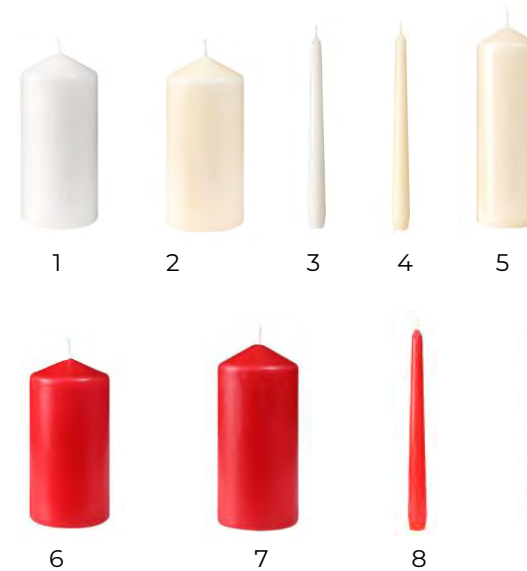

CLASSIC CANDLES

NO.	CODE Fox	DESCRIPTION	CASE SIZE
1	300847	CANDLE PILLAR WHITE 6'S	12
2	300848	CANDLE PILLAR CHAMPAGNE 6'S	12
3	301108	CANDLE ANTIQUE WHITE 25cm x 2cm (2X50)	100
4	306406	CANDLE ANTIQUE CREAM 10IN 7.5h 50'S	100
5	307845	CANDLES PILLAR CREAM 220x70MM 1'S	10
6	308731	CANDLE PILLAR RED (6X10)	60
7	308879	CANDLE PILLAR RED 2.5IN 6'S	12
8	307462	CANDLE ANTIQUE RED (2X50)	100
9	313662	CANDLE ANTIQUE DARK GREEN (2X50)	100