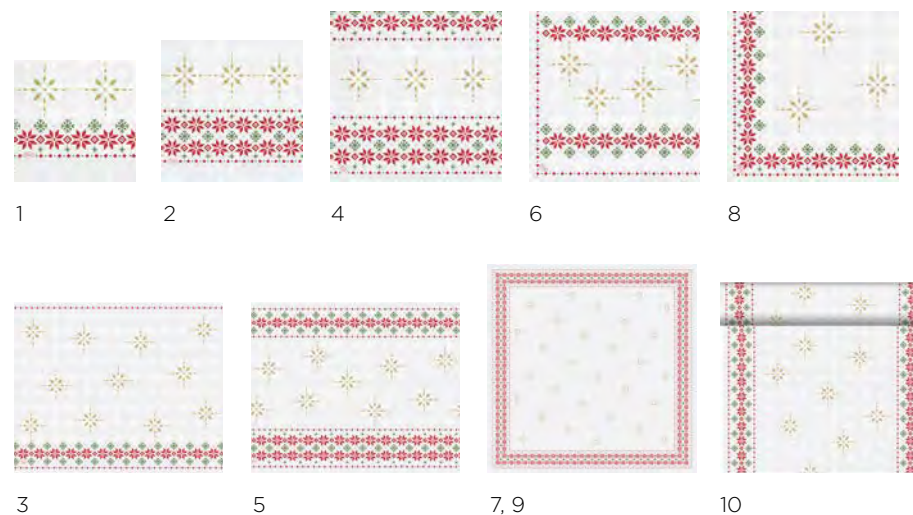

TRADITION

NO.	CODE	DESCRIPTION	CASE SIZE
1	200801	NAPKINS 3-PLY 24X24CM TRADITION	1000
2	200803	NAPKINS 3-PLY 33X33CM TRADITION	1000
3	200804	PLACEMATS DC 30X40 TRADITION	500
4	200805	NAPKINS 3-PLY 40X40CM TRADITION	1000
5	200806	PLACEMATS PAPER 30X40 TRADITION	1000
6	200807	NAPKINS CLASSIC 40X40CM TRADITION	300
7	200808	SLIPCOVER DC 84X84CM TRADITION	100
8	200809	NAPKINS D-SOFT 40X40CM TRADITION	360
9	200810	SLIPCOVER DC 84X84CM TRADITION	100
10	200811	TETE A TET DUNICEL 0,4X24 TRADITION	4