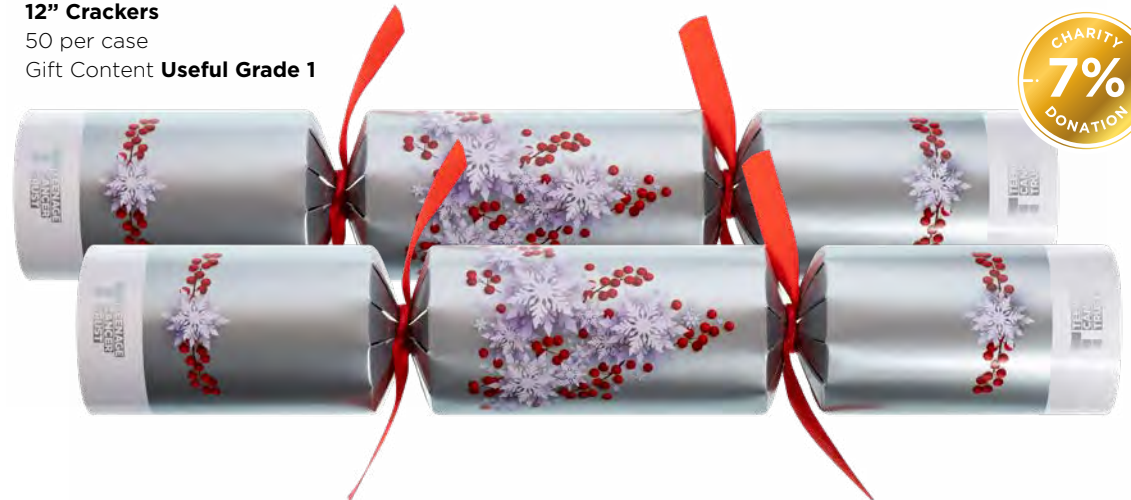

### BERRY TREE

Supporting **Teenage Cancer Trust**

100% Recycled Board

Code: **SUPCJ043**

12" Crackers

50 per case

Gift Content **Useful Grade 1**